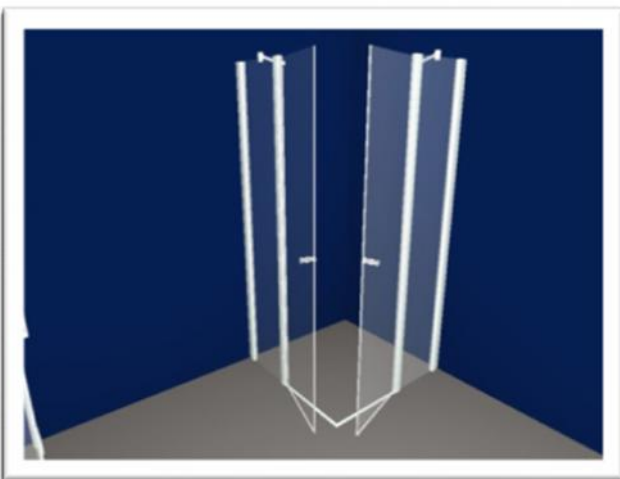

**Special Offer
Shower Enclosures**

**Kermi
shower
enclosures**

Ref: 1 GXSWL10018VAK,GXTWR10018VAK
Gia Left hand hinge door and side panel
Door width adjustment 970-1000 mm
side panel width adjustment 970-1000 mm
High lustre silver frame clear glass
Retail Price £1,339.64 Offer Price £1,071.71

Ref: 2 GXSWR08020VPK, GXTWL09020VPK
Gia Right hand hinge door and side panel
Door width adjustment 767-797 mm
Side panel width adjustment 867-897 mm
High lustre silver frame clear KermiClean glass
Retail Price £1,438.92 Offer Price £1,151.14

Ref: 3&4 ATESL09018VAK, ATESR09018VAK
Atea corner entry two part hinged door and
fixed panel left and right hand sides width
adjustment 875-900 mm
High lustre silver frame clear glass
Retail Price £1,070.32 Offer Price £856.25