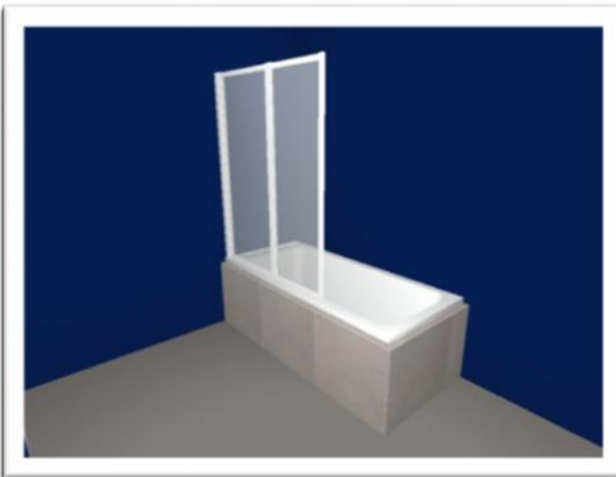

Ref: 69 V2FW2060142PK

Vario two part folding bath screen

Width adjustment 1151-1167 mm

White frame clear KermiClean glass

Retail Price £519.19 Offer price £415.35