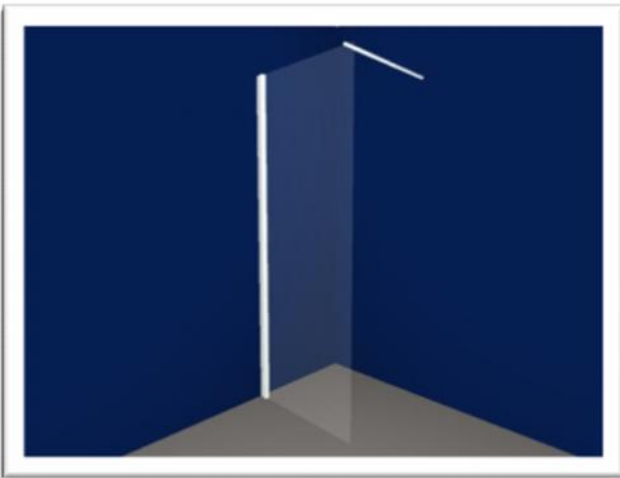

Ref: 74 ATTWF07520VPK

Atea Walk in shower panel, wall fixing model.

Width adjustment 730-755 mm

High lustre silver frame clear KermiClean glass

Retail Price £392.39 Offer Price £313.91