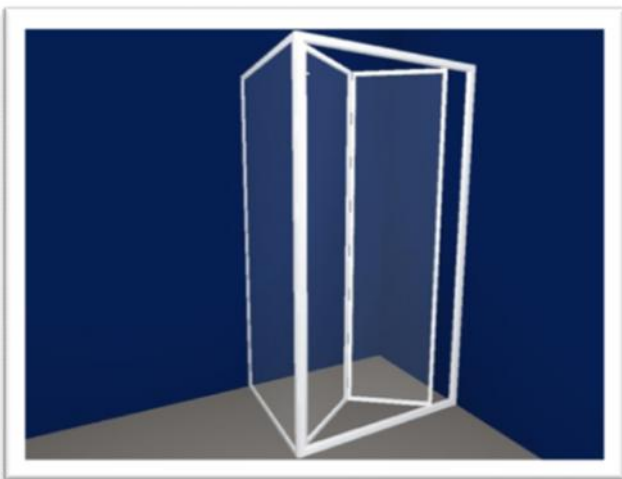

Ref: 5 GXTWL09020VPK

Gia Left hand side panel only, for Gia door.

Width adjustment 870-900 mm

High lustre silver clear KermiClean glass

Retail Price £674.97 Offer Price £539.97

Ref: 7 & 8 GXSWR08020VPK, GXTWL09020VPK

Gia Right hand hinge door and side panel

Door width adjustment 770-800 mm

Side panel width adjustment 855-885 mm

High lustre silver frame clear KermiClean glass

Retail Price £1,438.92 Offer Price £1,151.14