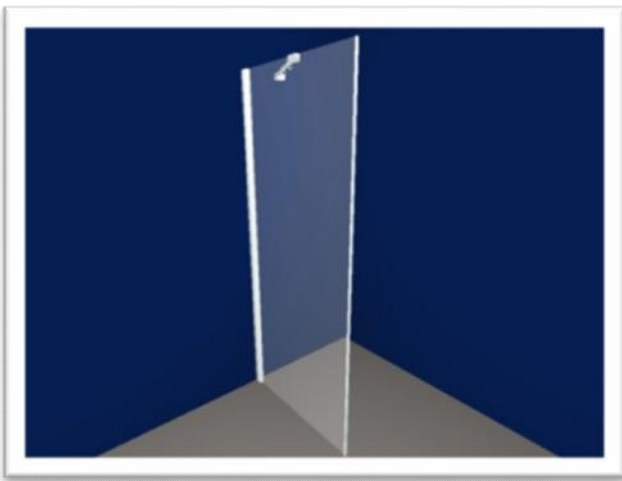

**Special Offer
Shower Enclosures**

**Kermi
shower
enclosures**

Ref: 1 GXSWL10018VAK,GXTWR10018VAK
Gia Left hand hinge door and side panel
Door width adjustment 970-1000 mm
side panel width adjustment 970-1000 mm
High lustre silver frame clear glass
Retail Price £1,339.64 Offer Price £1,071.71

Ref: 2 GXSWR08020VPK, GXTWL09020VPK
Gia Right hand hinge door and side panel
Door width adjustment 767-797 mm
Side panel width adjustment 867-897 mm
High lustre silver frame clear KermiClean glass
Retail Price £1,438.92 Offer Price £1,151.14

Ref: 3&4 ATESL09018VAK, ATESR09018VAK
Atea corner entry two part hinged door and
fixed panel left and right hand sides width
adjustment 875-900 mm
High lustre silver frame clear glass
Retail Price £1,070.32 Offer Price £856.25