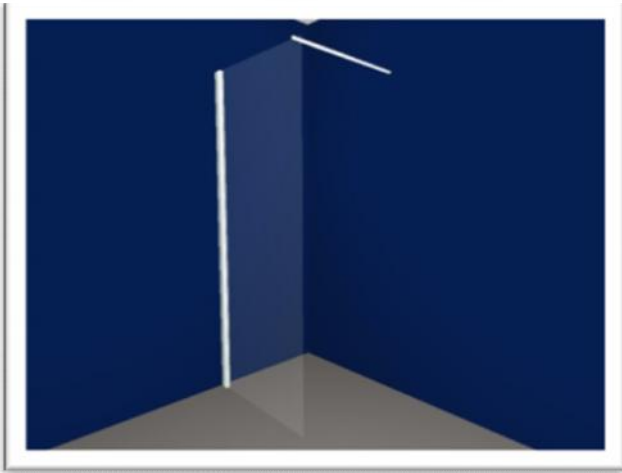

Retail Price £188.37 Offer Price £169.95

Ref: 25 ATTWF08020VAK

Atea walk in shower panel, wall fixing model

Width adjustment 780-805 mm

High lustre silver frame clear glass

Retail Price £302.37 Offer Price £257.01

Ref: 26 ATTWF08020VAK

Atea walk in shower panel, wall fixing model

Width adjustment 780-805 mm

High lustre silver frame Clear glass

Retail Price £302.37 Offer Price £257.01

Ref: 32 & 33 I2ED2090181AK,
I2ED2090181AK