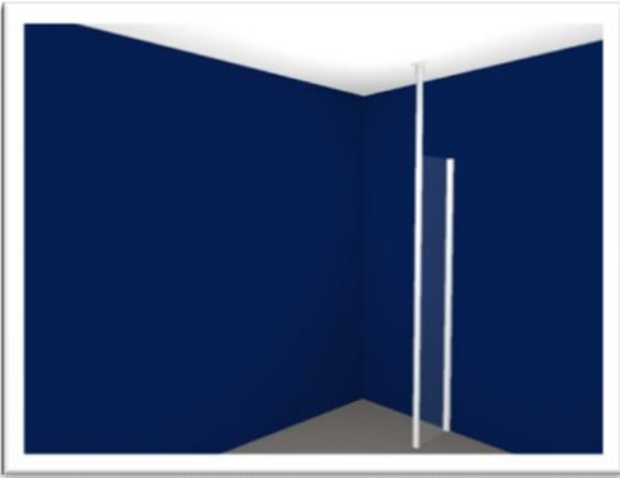

Ibiza side panel

Width adjustment 870-900 mm

White frame Clear glass

Retail Price £268.96 Offer Price £215.17

Ref: 78 XXWIW14020VPK

Walk-in-shower wall fixing model, as shown.

Width adjustment 1383-1403mm

High lustre silver frame Clear KermiClean glass

Retail Price £1,082.04 Offer Price £919.73

Ref: 79XXWIW14020VPK

Walk-in-shower wall fixing model, as shown.

Width adjustment 1383-1403mm

High lustre silver frame Clear KermiClean glass

Retail Price £1,082.04 Offer Price £919.73

Ref: 80 RXWIB08020VPK **Hinged panel only**
Rialto XS panel, for adding a hinged end panel to
walk in model see model Refs: 78.79 & 81.
Width Adjustment 765-790mm
High lustre silver frame clear KermiClean glass
Retail Price £457.33 Offer Price £365.86