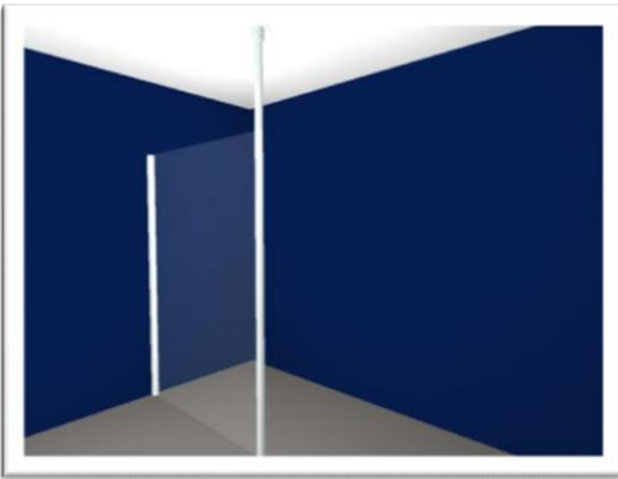

Ref: 74 ATTWF07520VPK

Atea Walk in shower panel, wall fixing model.

Width adjustment 730-755 mm

High lustre silver frame clear KermiClean glass

Retail Price £392.39 Offer Price £313.91

Ref: 75 I2TWO090182VAK

Ibiza side panel

Width adjustment 870-900 mm

White frame Clear glass

Retail Price £268.96 Offer Price £215.17

Ref: 78 XXWIW14020VPK

Walk-in-shower wall fixing model, as shown.

Width adjustment 1383-1403mm

High lustre silver frame Clear KermiClean glass