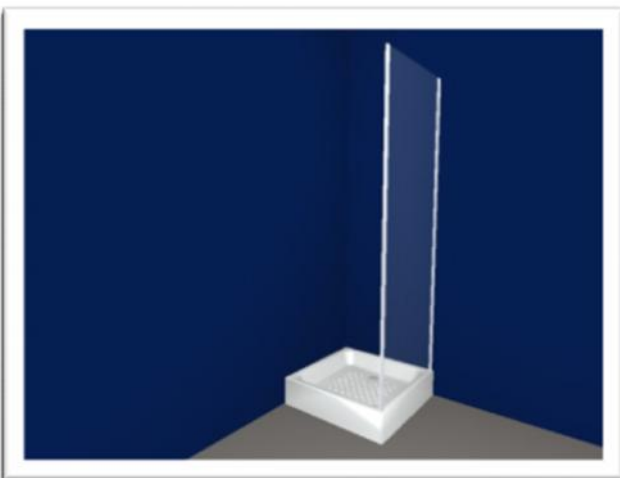

Vario Fixed panel with Ceiling support, can be used with any hinged Vario bath screen.

Width adjustment 664-696 mm

White frame clear glass

Retail Price £285.00 Offer Price £213.75

Ref: 70 I2KOD075182PK

Ibiza Pivot door, to fit in recess, or with panel. Width adjustment 720-746 mm

White Frame Clear KermiClean glass

Retail Price £437.56 Offer Price £350.05

Ref: 71 I2TWO070181AK

Ibiza side panel only, to go with any Ibiza door.

Width adjustment 670-700 mm

Satin silver frame clear glass